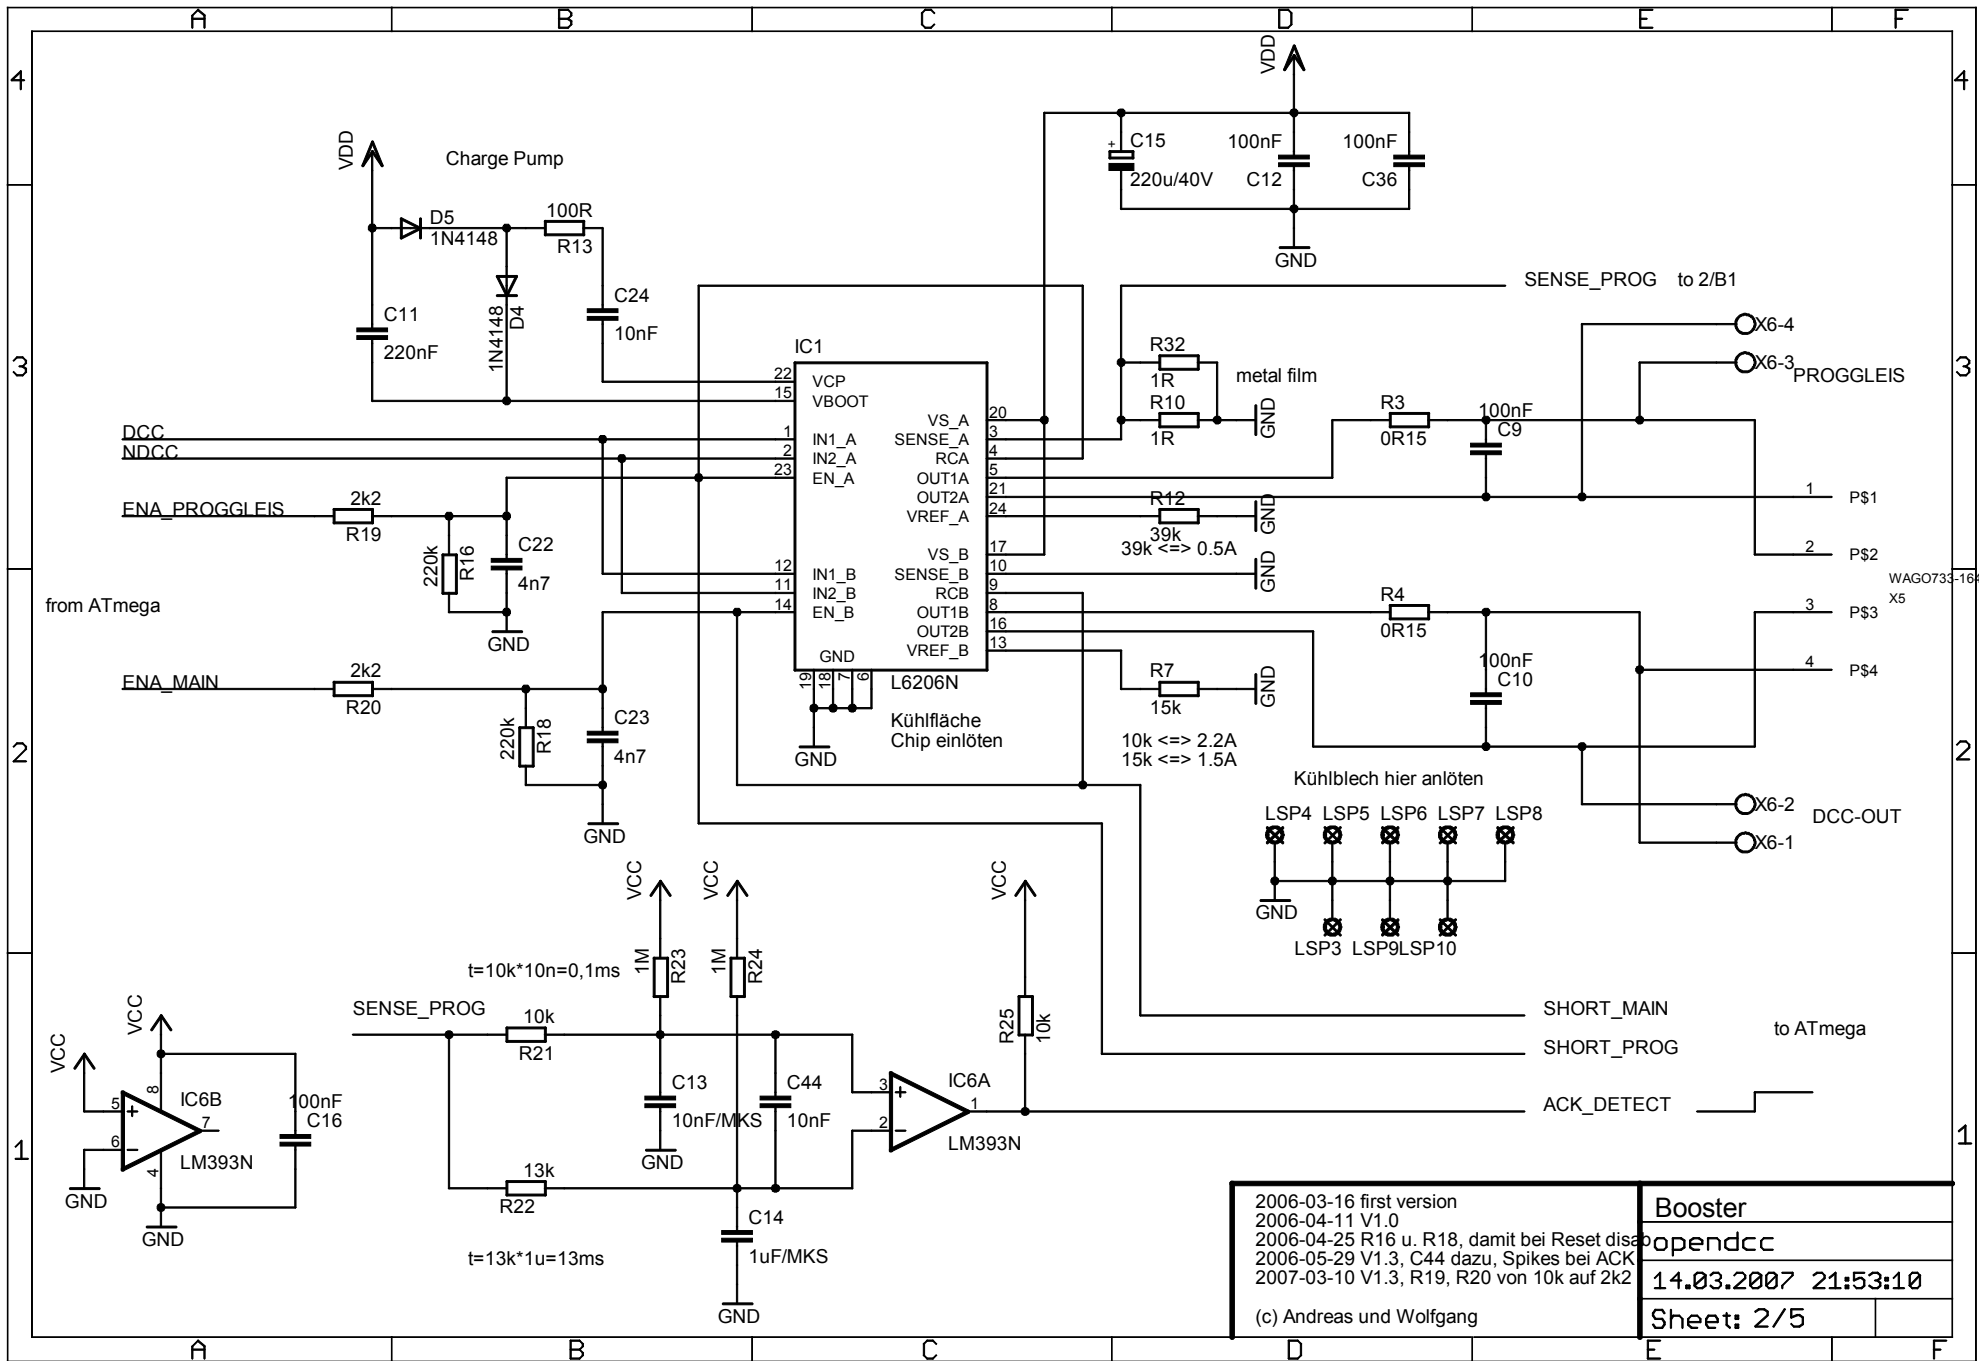

Mode:	IBOX	DMX	S88	tbd.
JP1		X		X
JP2			X	X

2006-04-11 V1.0
 2006-04-16 added CTS, RTS; USB-Support
 2006-04-23 V1.2 FT232RL Chip
 2006-04-25 Added ISP and Resetchip
 2006-05-15 Change C4-C5 -> 18pF
 (c) Andreas Lang und Wolfgang Kufer

Prozessor
opendcc
14.03.2007 21:53:10
Sheet: 1/5

2006-03-16 first version
 2006-04-11 V1.0
 2006-04-25 R16 u. R18, damit bei Reset disa
 2006-05-29 V1.3, C44 dazu, Spikes bei ACK
 2007-03-10 V1.3, R19, R20 von 10k auf 2k2